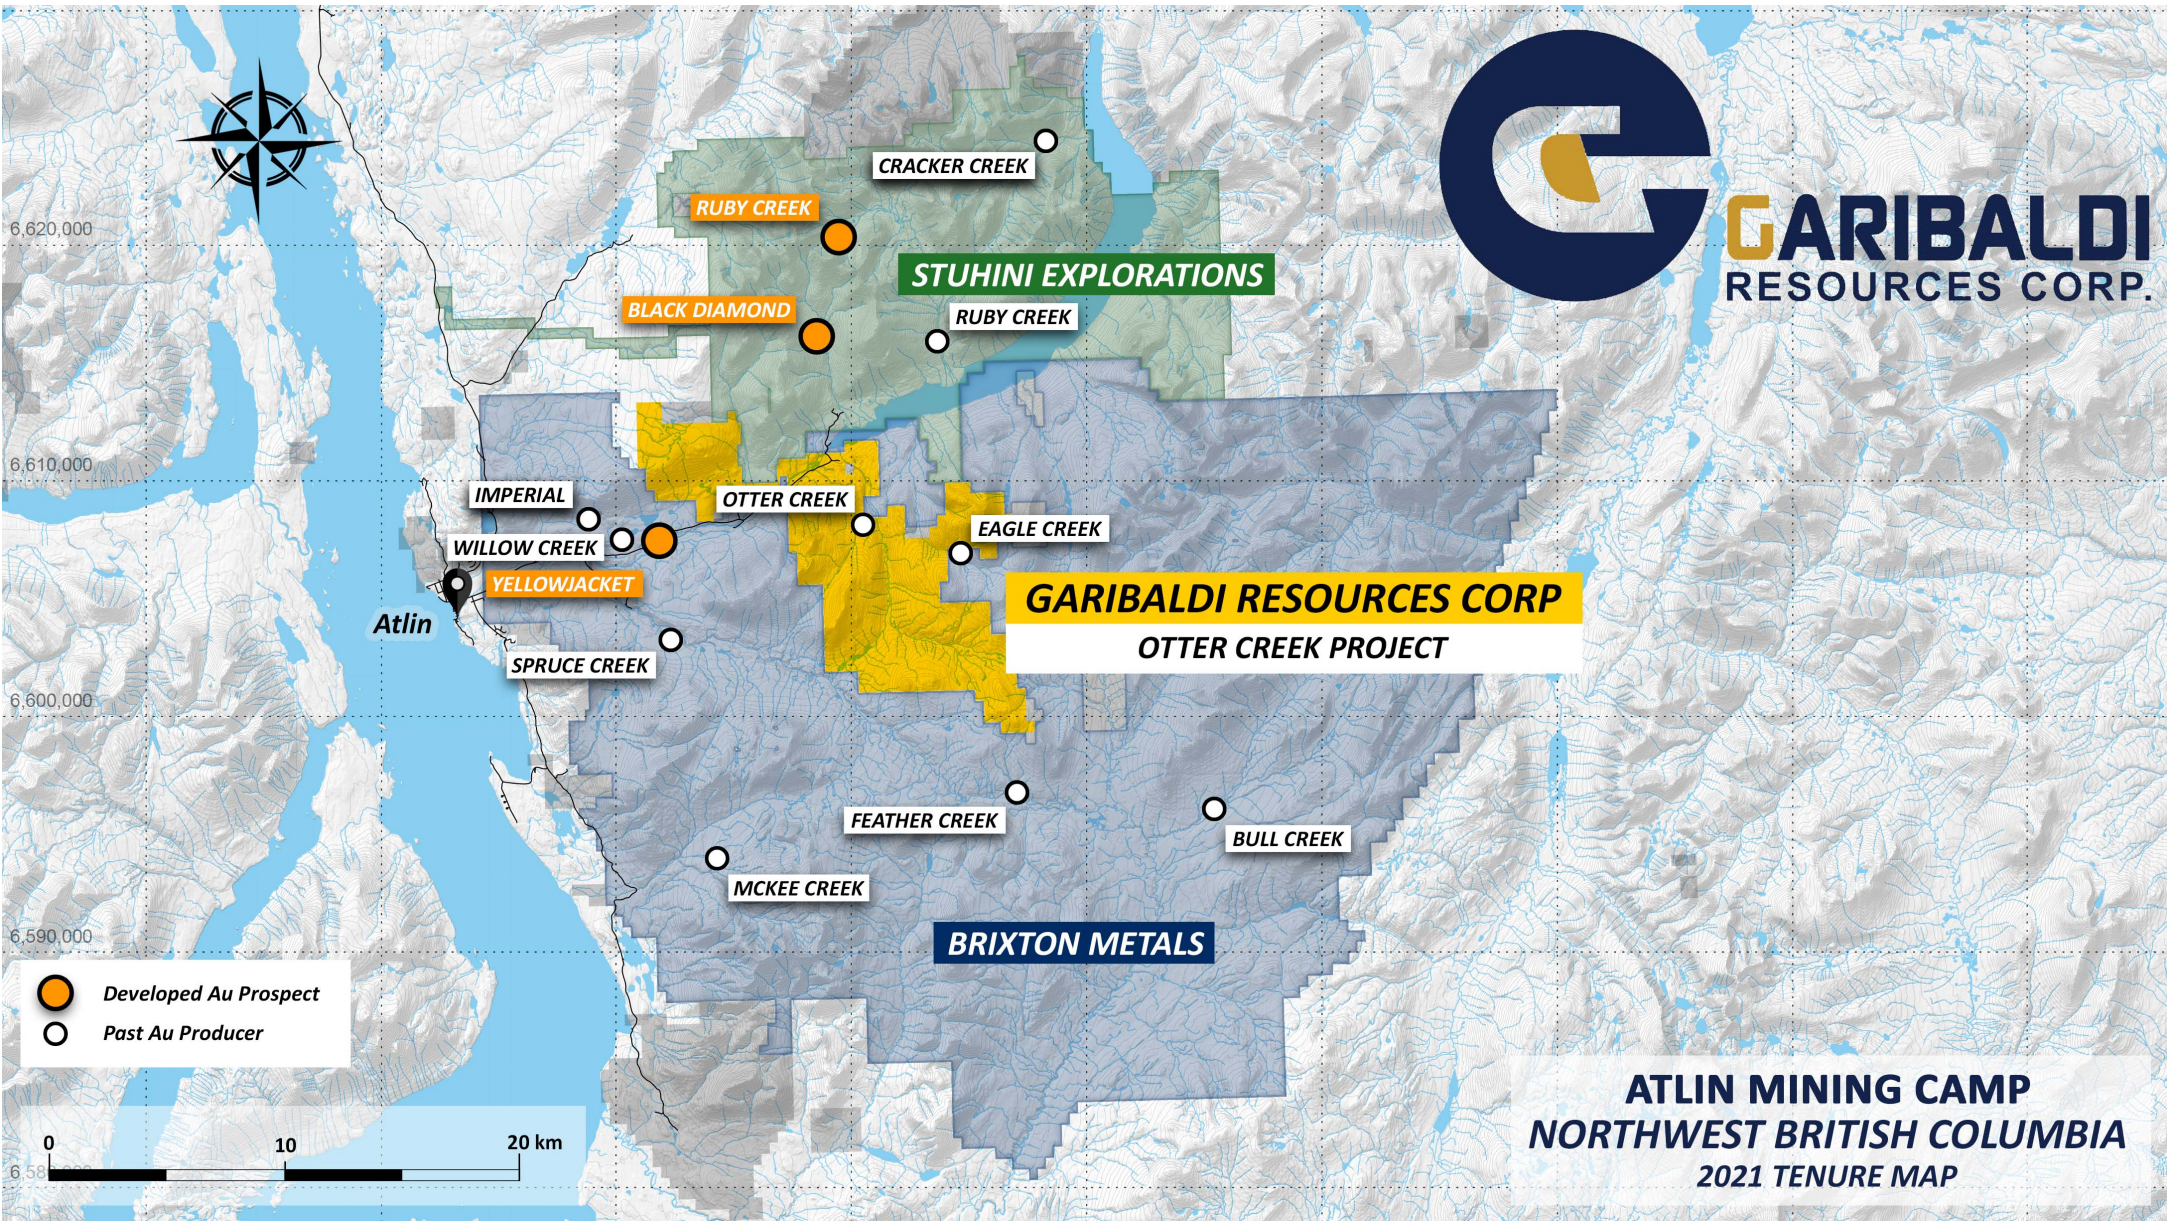

GARIBALDI RESOURCES CORP

OTTER CREEK PROJECT

- Minfile Report
- Bedrock Sample
- MMI Survey Anomalies

2016 BEDROCK
VISIBLE GOLD SPECIMEN

3677
20.8 g/t Au

2504
42.1 g/t Au

2018 BEDROCK
VISIBLE GOLD SPECIMEN

ATLIN MINING CAMP
NORTHWEST BRITISH COLUMBIA
SAMPLE COMPILATION MAP

GARIBALDI
RESOURCES CORP.

GARIBALDI RESOURCES CORP
OTTER CREEK PROJECT

BRIXTON METALS

ATLIN MINING CAMP
NORTHWEST BRITISH COLUMBIA
2021 TENURE MAP

6,620,000

6,610,000

6,600,000

6,590,000

6,580,000

0 10 20 km