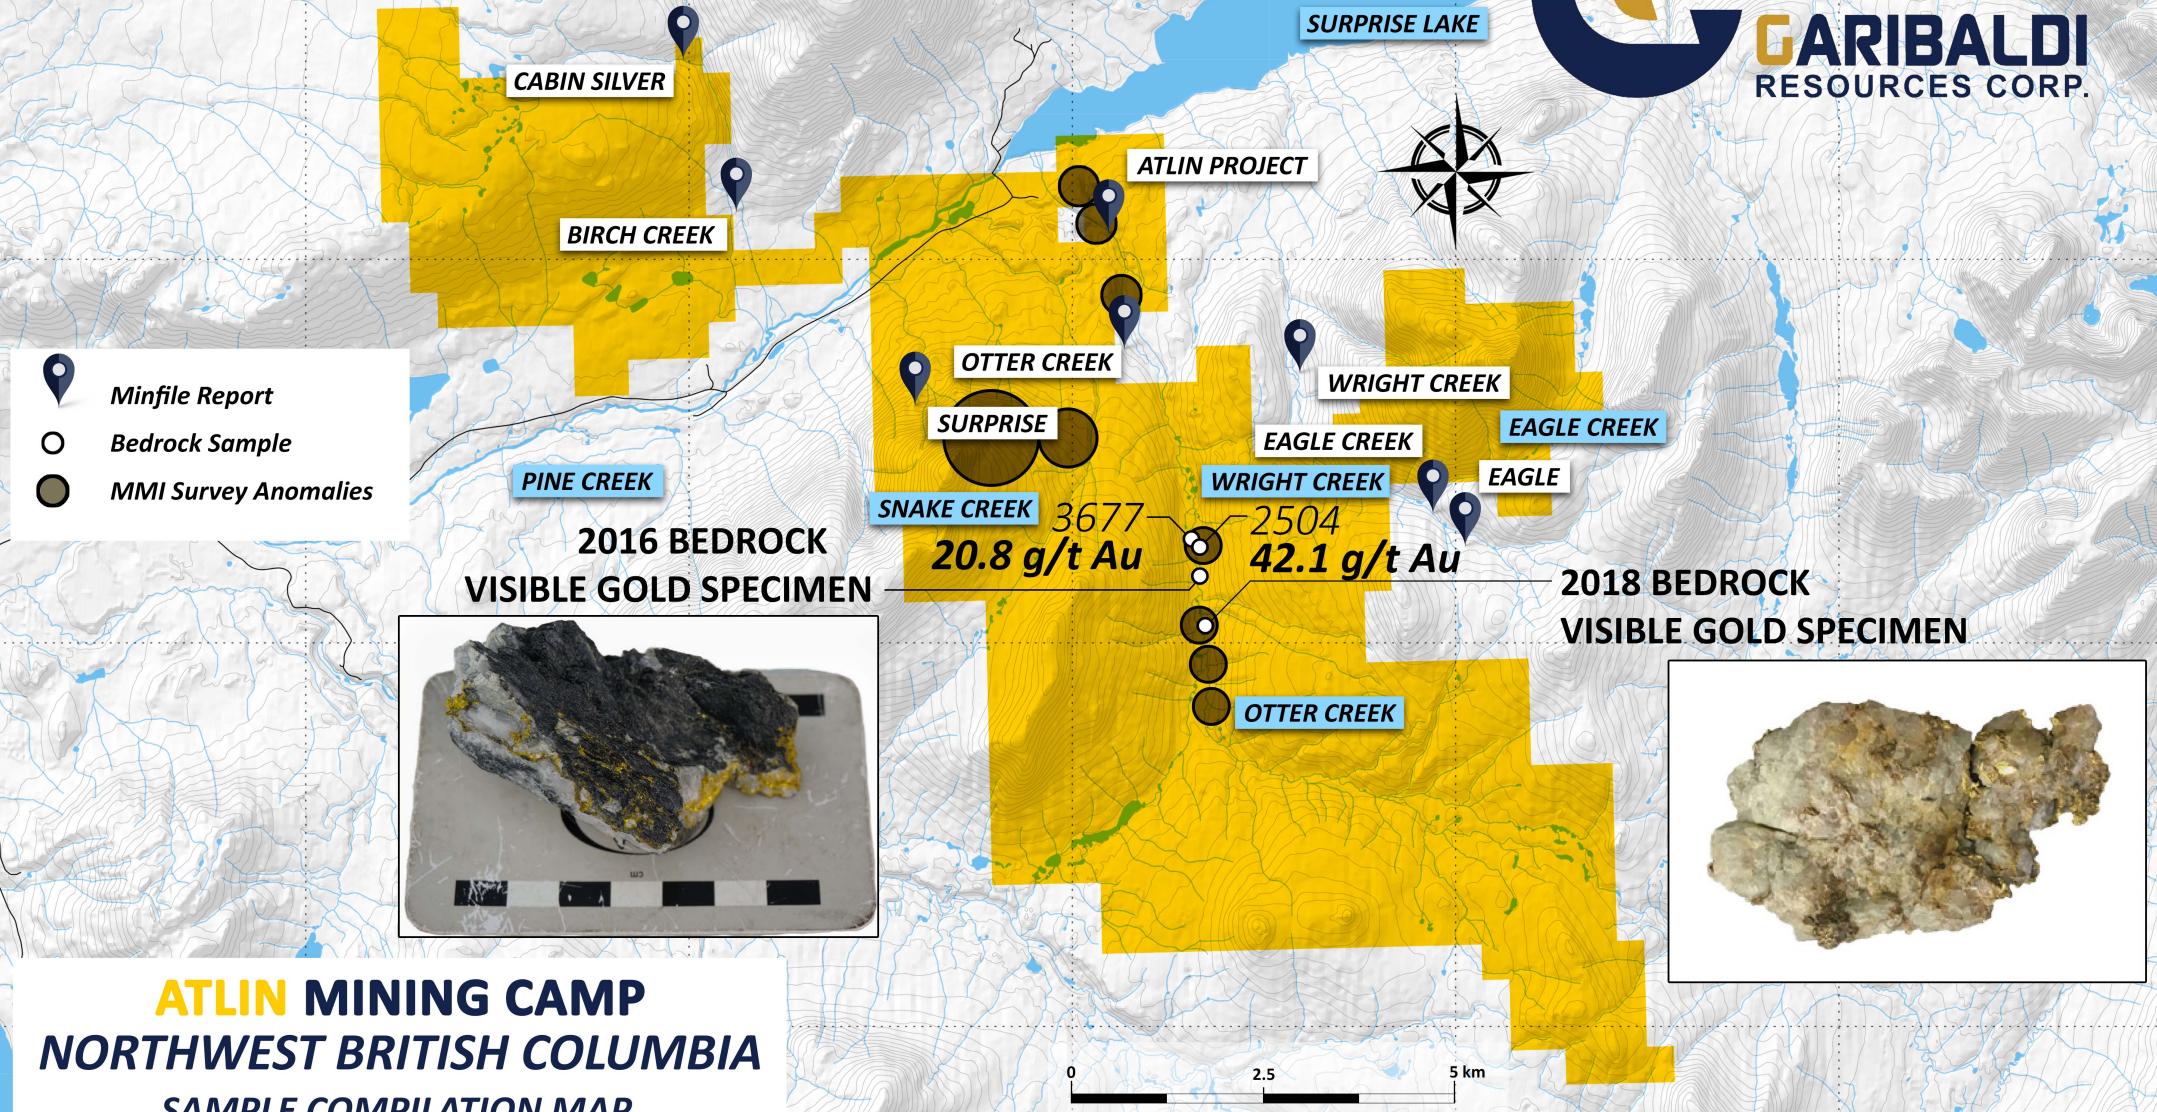

GARIBALDI RESOURCES CORP

OTTER CREEK PROJECT

- Minfile Report
- Bedrock Sample
- MMI Survey Anomalies

2016 BEDROCK
VISIBLE GOLD SPECIMEN

3677
20.8 g/t Au

2504
42.1 g/t Au

2018 BEDROCK
VISIBLE GOLD SPECIMEN

ATLIN MINING CAMP
NORTHWEST BRITISH COLUMBIA
SAMPLE COMPILATION MAP

GARIBALDI
RESOURCES CORP.

GARIBALDI RESOURCES CORP
OTTER CREEK PROJECT

BRIXTON METALS

ATLIN MINING CAMP
NORTHWEST BRITISH COLUMBIA
2021 TENURE MAP

6,620,000

6,610,000

6,600,000

6,590,000

6,580,000

0 10 20 km